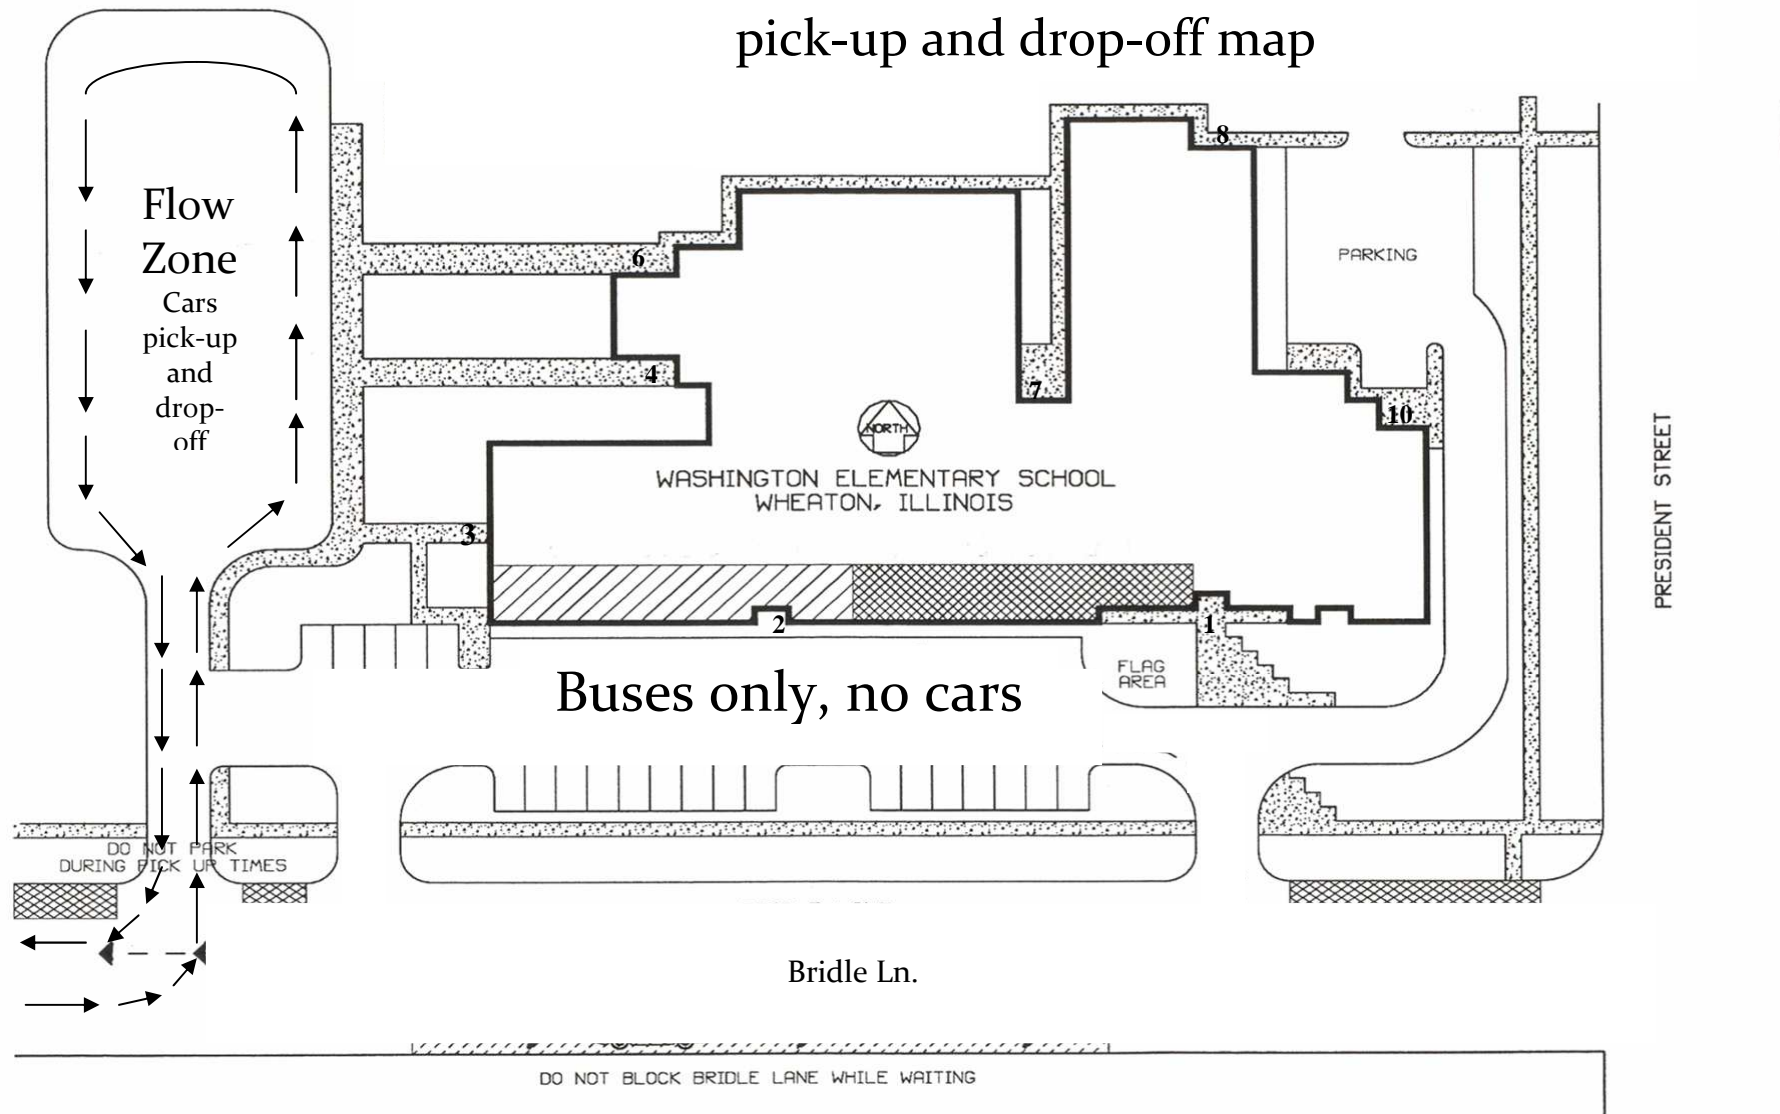

# Washington School Flow Zone and Bus Before and after school pick-up and drop-off map

Gates will open at 8:55 a.m. for drop-off.  
 Gates will open at 3:30 p.m. for pick-up.  
 All cars must turn right after exiting the flow zone.