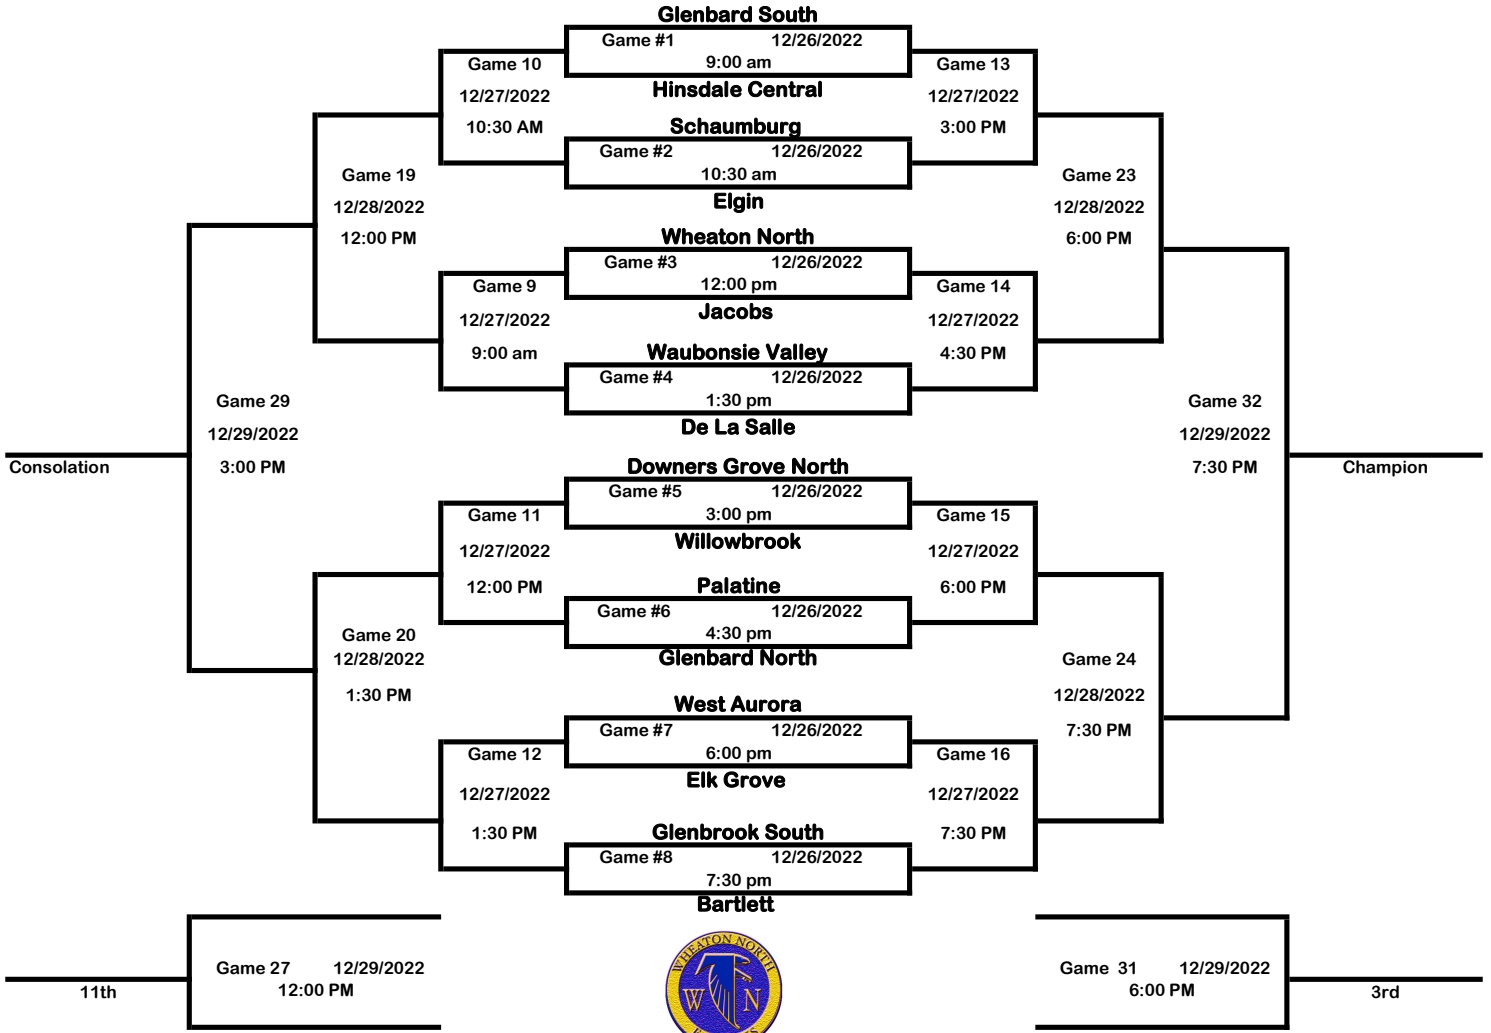

Bill Neibch Holiday Classic 2022

**All Games will start at assigned time or 20 minutes between games.
 **TOP team on the bracket wears WHITE and will be the Home team

Consolation Bracket December 26, 27, 28, & 29