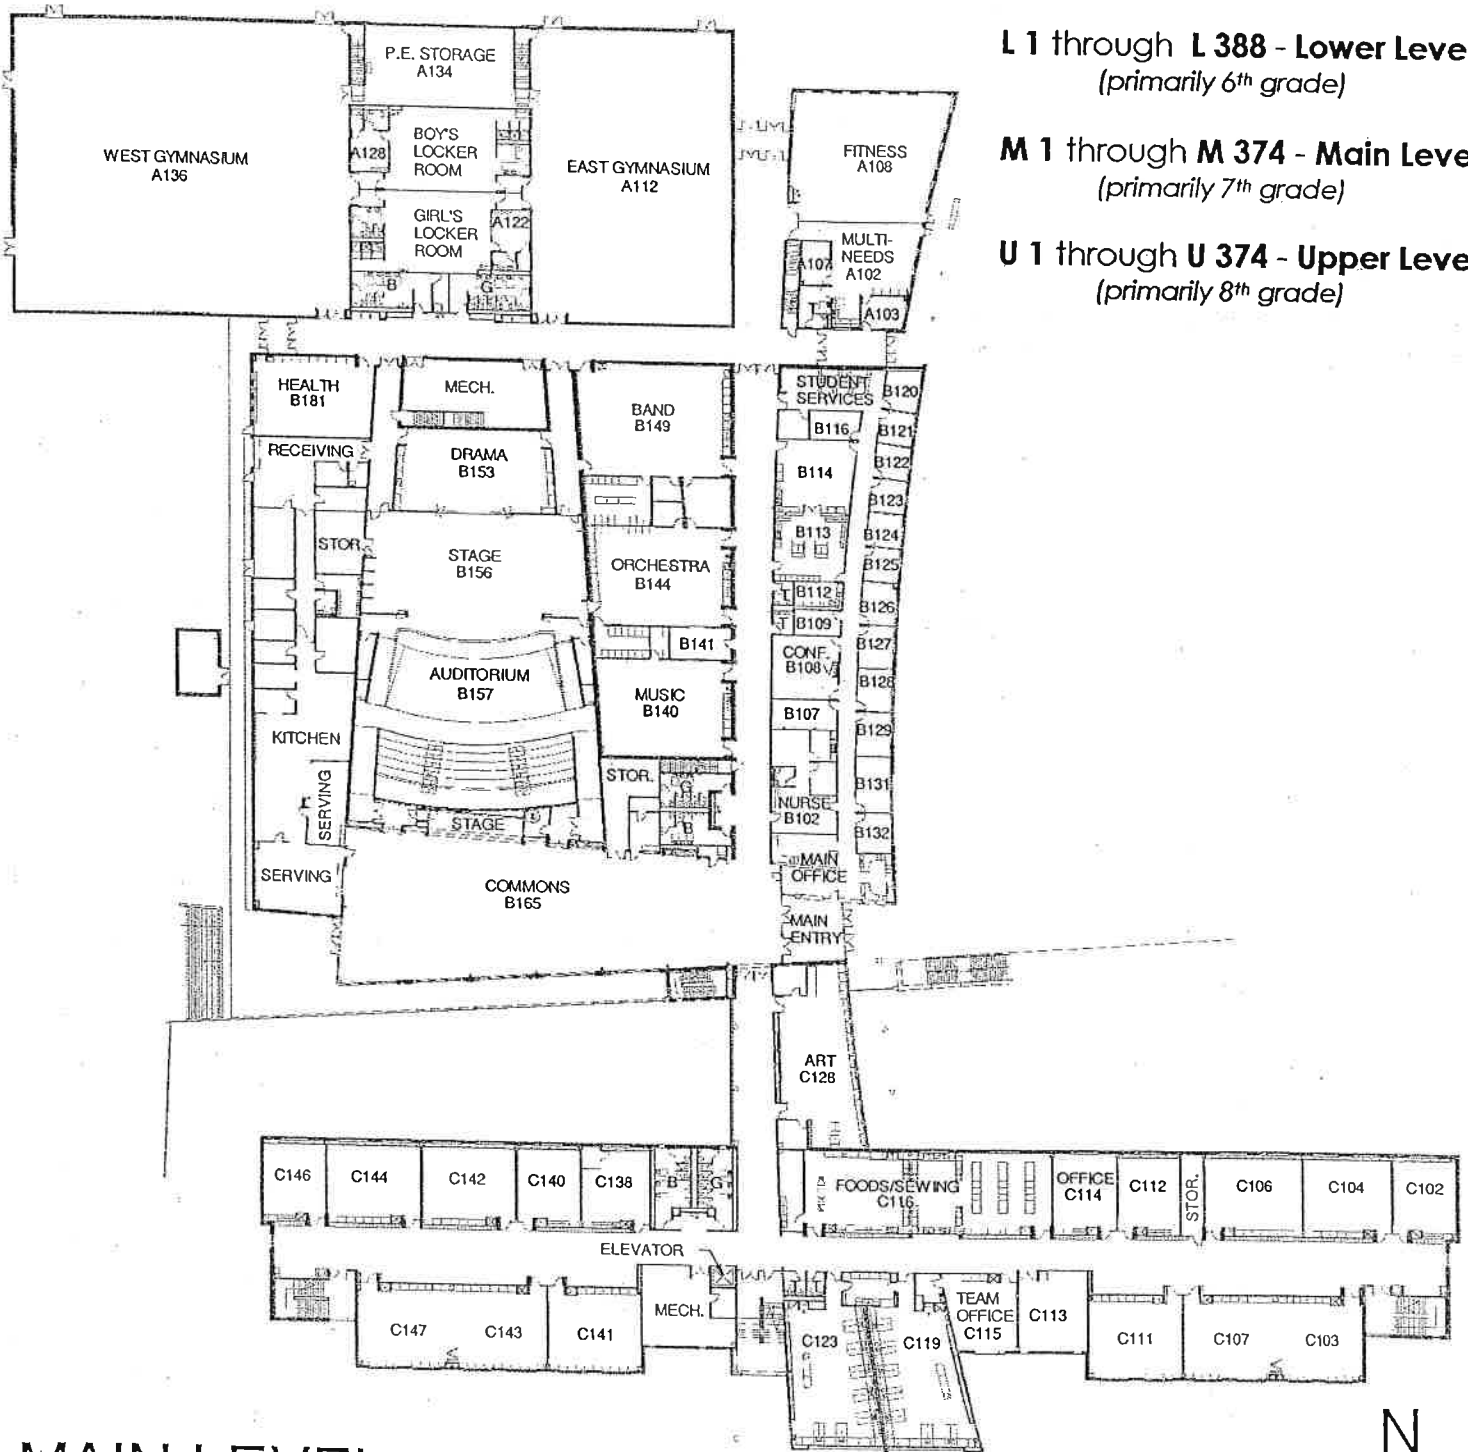

HUBBLE MIDDLE SCHOOL

HOME OF THE HUSKIES

UPPER LEVEL

Lockers **U 1** through **U 374** (primarily 8th grade)

LOWER LEVEL

Lockers **L 1** through **L 388** (primarily 6th grade)

HUBBLE MIDDLE SCHOOL

HOME OF THE HUSKIES

All lockers are located in the academic wing.

L 1 through L 388 - Lower Level
(primarily 6th grade)

M 1 through M 374 - Main Level
(primarily 7th grade)

U 1 through U 374 - Upper Level
(primarily 8th grade)