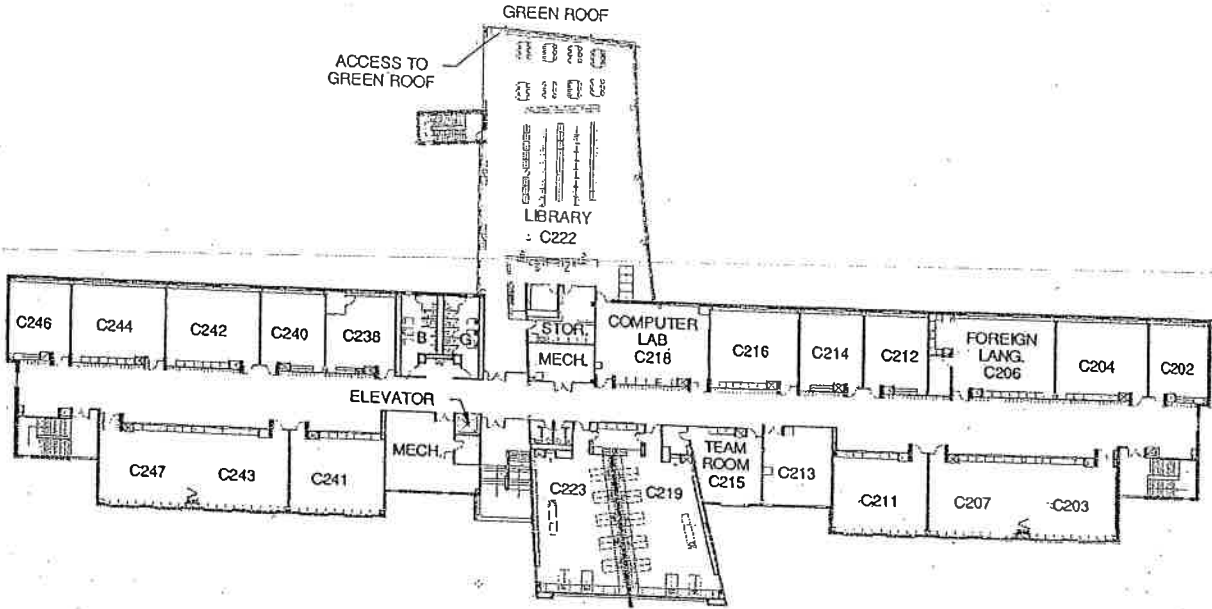

HUBBLE MIDDLE SCHOOL

HOME OF THE HUSKIES

UPPER LEVEL

Lockers **U 1** through **U 374** (primarily 8th grade)

LOWER LEVEL

Lockers **L 1** through **L 388** (primarily 6th grade)

HUBBLE MIDDLE SCHOOL

HOME OF THE HUSKIES

All lockers are located in the academic wing.

L 1 through L 388 - Lower Level
(primarily 6th grade)

M 1 through M 374 - Main Level
(primarily 7th grade)

U 1 through U 374 - Upper Level
(primarily 8th grade)