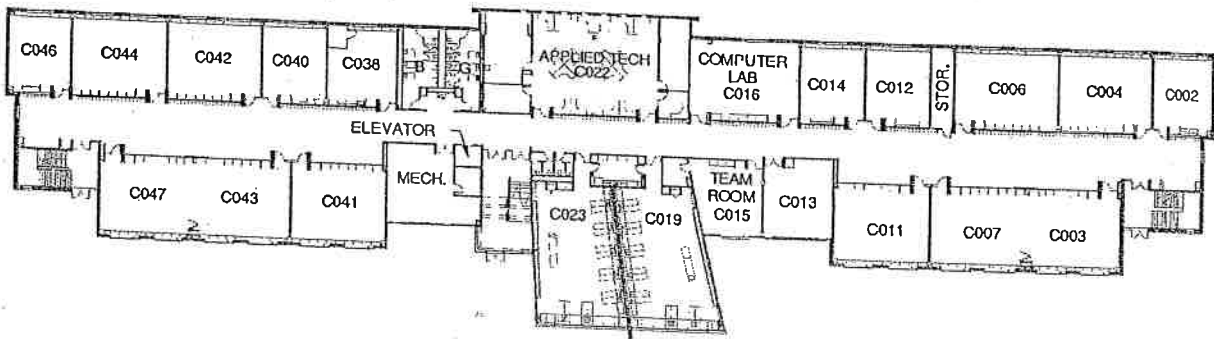

HUBBLE MIDDLE SCHOOL

HOME OF THE HUSKIES

UPPER LEVEL

Lockers **U 1** through **U 374** (primarily 8th grade)

LOWER LEVEL

Lockers **L 1** through **L 388** (primarily 6th grade)

HUBBLE MIDDLE SCHOOL

HOME OF THE HUSKIES

All lockers are located in the academic wing.

L 1 through L 388 - Lower Level
(primarily 6th grade)

M 1 through M 374 - Main Level
(primarily 7th grade)

U 1 through U 374 - Upper Level
(primarily 8th grade)